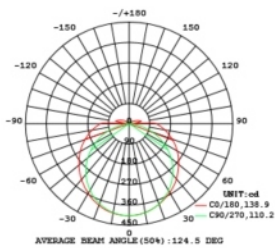

## Your Advantages

- ▶ Low weight to 156g.
- ▶ High quality light output with good uniformity
- ▶ 30% less blue light than normal product
- ▶ more energy saving with 140lm/w high efficiency

## PHOTOMETRIC DIAGRAM