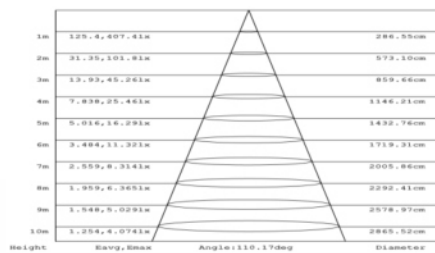

## Your Advantages

- ▶ Low weight to 156g.
- ▶ High quality light output with good uniformity
- ▶ 30% less blue light than normal product
- ▶ more energy saving with 140lm/w high efficiency

## PHOTOMETRIC DIAGRAM