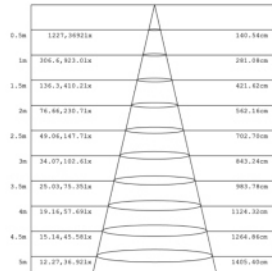

Your Advantages

- ▶ Seamless connection
- ▶ Easy to install
- ▶ High uniformity
- ▶ more energy saving with 150lm/w high efficiency
- ▶ Japanese high quality control system

PHOTOMETRIC DIAGRAM

DETAILS VIEW