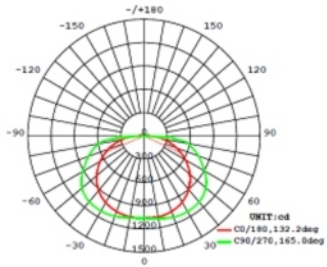

Your Advantages

- ▶ Seamless connection
- ▶ Easy to install
- ▶ High uniformity
- ▶ more energy saving with 150lm/w high efficiency
- ▶ Japanese high quality control system

PHOTOMETRIC DIAGRAM

DETAILS VIEW