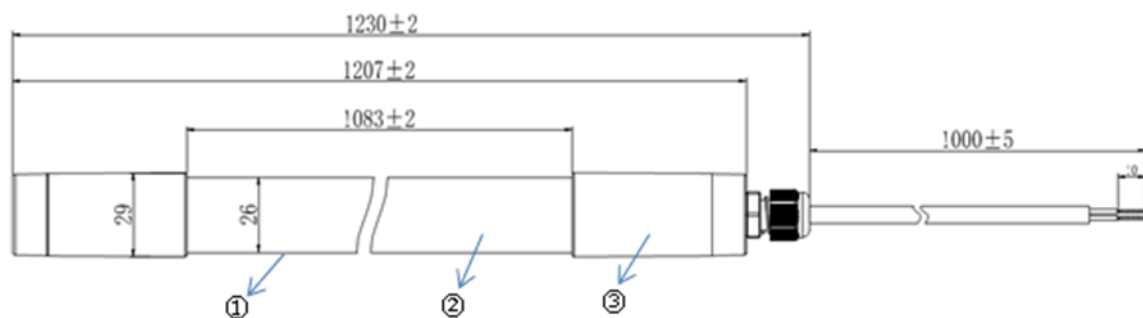

# MY LUMENS 1200mm T8 Waterproof Tube

## Physical Dimensions(mm):

## Specification:

Item No	MY-T81250707102W
Beam angle	210°
Luminous Flux	1000lm~2300lm±5%
LM/W	140~150lm/w
Color temperature	5000K
Driver	Internal
CRI	Ra75±5
LEDs chip	Epistar
Power consumption	7W/15W
Input voltage	AC100V/ 200V
PF	>0.9
Waterproof Level	IP65
Size	1200*26mm
Weight	426g
Material	Plastic
Lens	Frosted
Working temperature	-20 - 40°C
Efficiency Class	A++
Working humidity	10 - 70%RH
Lifespan	40,000hours
Power output range	7W~15W