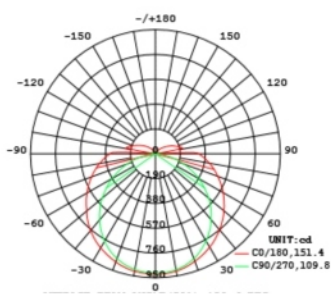

# Zeus LED Tube

Zeus king of Gods. When the LED tubes with top class efficiency 180lm/w be created ,he is a King in this led market, so he is named Zeus tubes. He can bring human being high efficient lighting by the innovative indirect led lighting technology.

## PHOTOMETRIC DIAGRAM

0.5m	1227,3892lx	149.54cm
1m	306,8523lx	281.08cm
1.5m	136,3,418.2lx	421.62cm
2m	76,46,238.7lx	562.16cm
2.5m	49,04,147.7lx	702.70cm
3m	34,07,102.8lx	843.24cm
3.5m	25,03,75.3lx	983.78cm
4m	19,16,57.4lx	1124.32cm
4.5m	15,14,45.5lx	1264.86cm
5m	12,27,38.92lx	1405.40cm